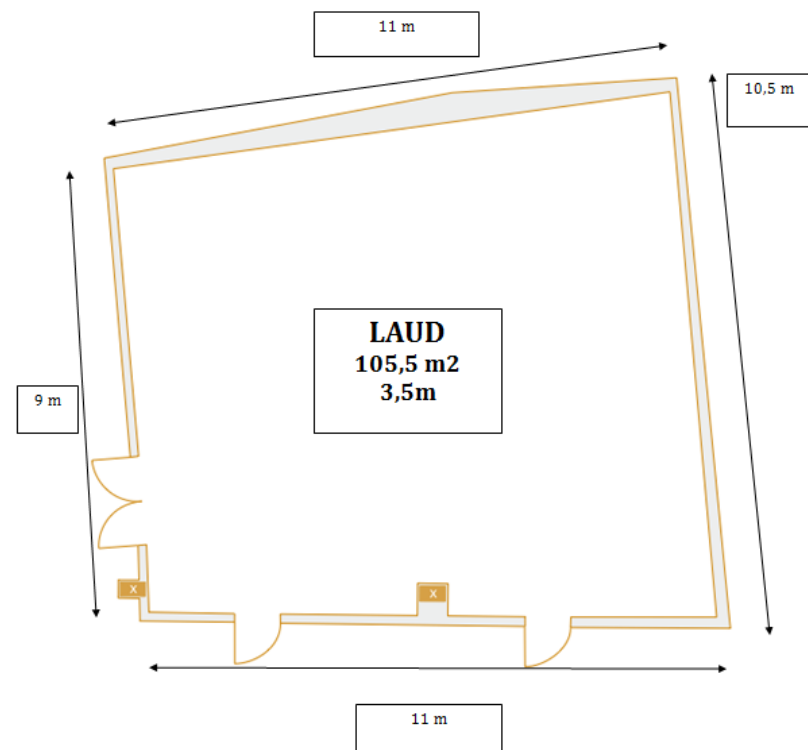

## LAUD + HALL + CITARA

472.6 m<sup>2</sup>

- Hotel Vincci Selección Posada del Patio
- Hotel Vincci Málaga
- Malaga airport
- Train Station Maria Zambrano

LOCATION (Clic on the map to see it in google)

VINCCI  
EXPERT