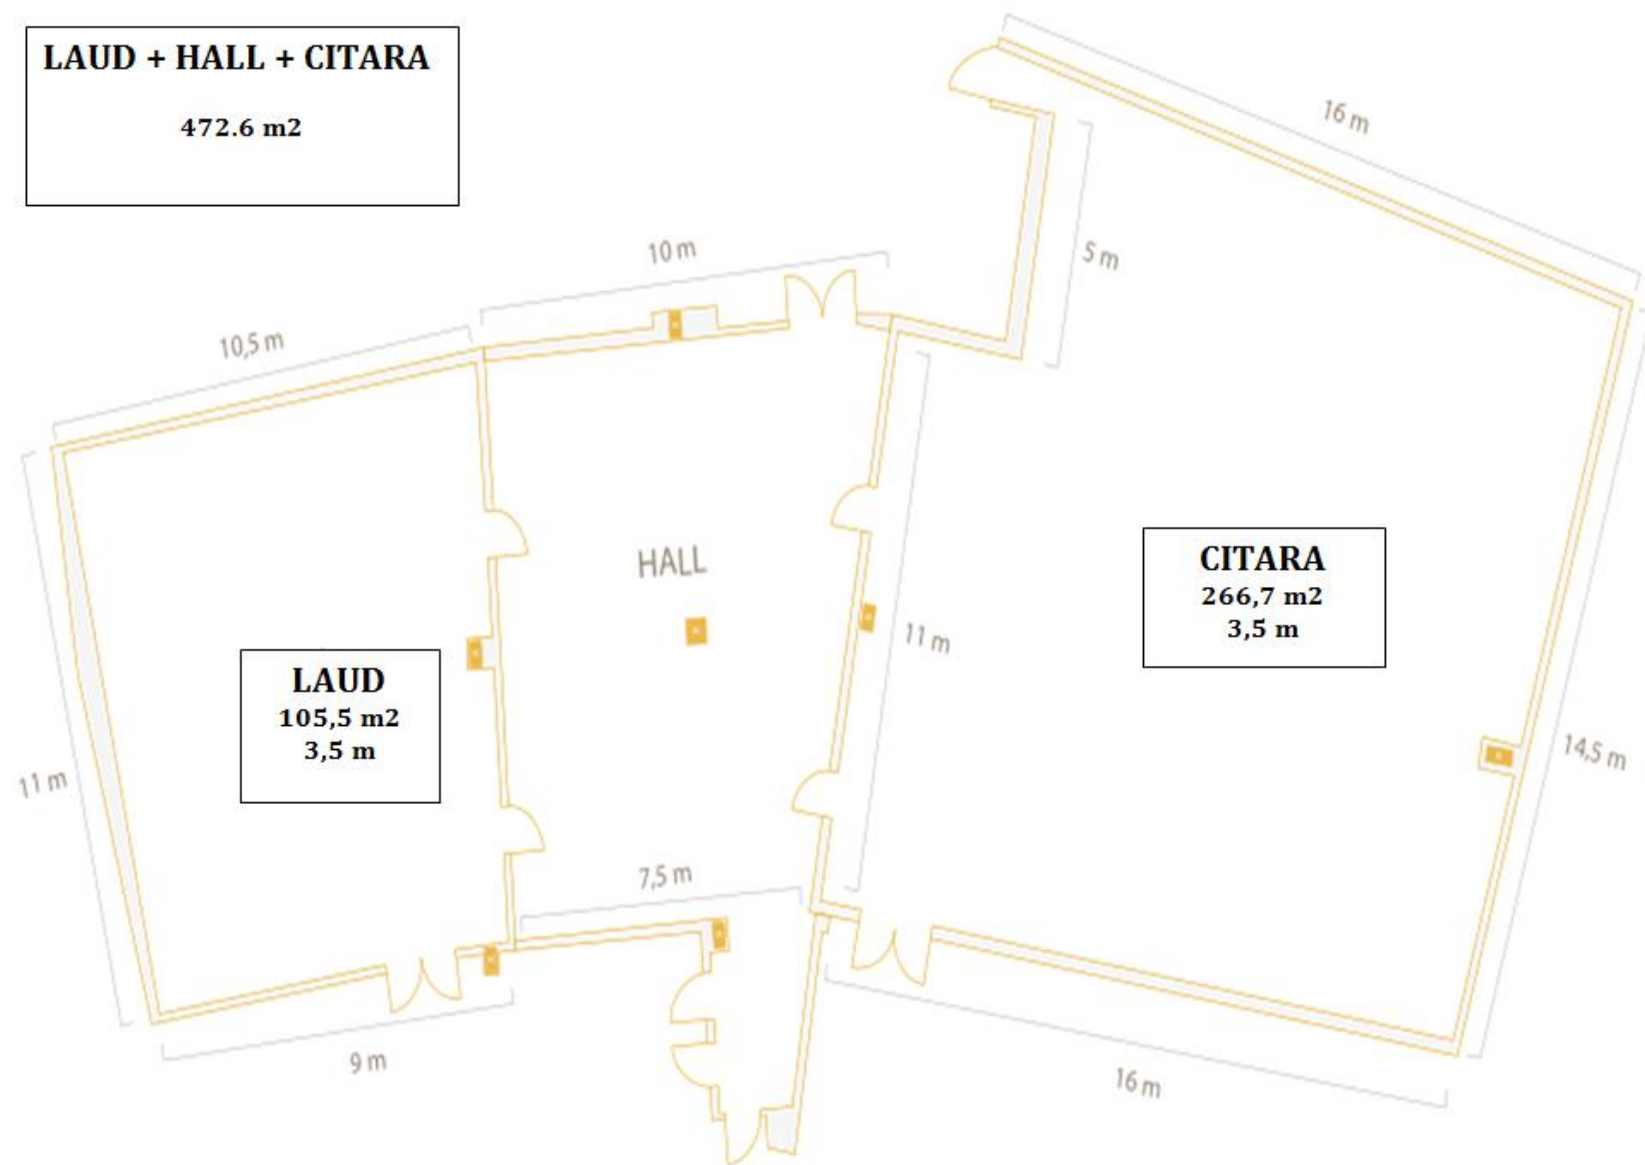

## m2

|                                     |        |     |
|-------------------------------------|--------|-----|
| Santur                              | 51     | 3   |
| Rabel                               | 54     | 3   |
| Santur + Rabel                      | 105    | 3,5 |
| Laúd                                | 105,5  | 3,5 |
| Citara                              | 266,7  | 3,5 |
| Citara + Hall                       | 367,1  | 3,5 |
| Laud + Hall                         | 205,9  | 3   |
| Citara + Hall + Laúd                | 472,6  | 3,5 |
| Lobby                               | 45,86  | 3   |
| Patio                               | 85,5   | -   |
| Library                             | 60,1   | 3   |
| Patio + Library                     | 145,6  | -   |
| Restaurant Entremuros               | 59,8   | 3   |
| Coffee shop                         | 110,14 | 3   |
| Coffee shop + Rest. Entremuros      | 169,9  | 3   |
| Invernadero                         | 156,33 | 3   |
| Bodeguita                           | 78,52  | 3   |
| Bodeguita + Invernadero             | 234,85 | 3   |
| Entremuros + Coffee shop<br>+ lobby | 215,78 | 3   |

## LAUD + HALL + CITARA

472.6 m<sup>2</sup>

- Hotel Vincci Selección Posada del Patio
- Hotel Vincci Málaga
- Malaga airport
- Train Station Maria Zambrano

LOCATION (Clic on the map to see it in google)

VINCCI  
EXPERT