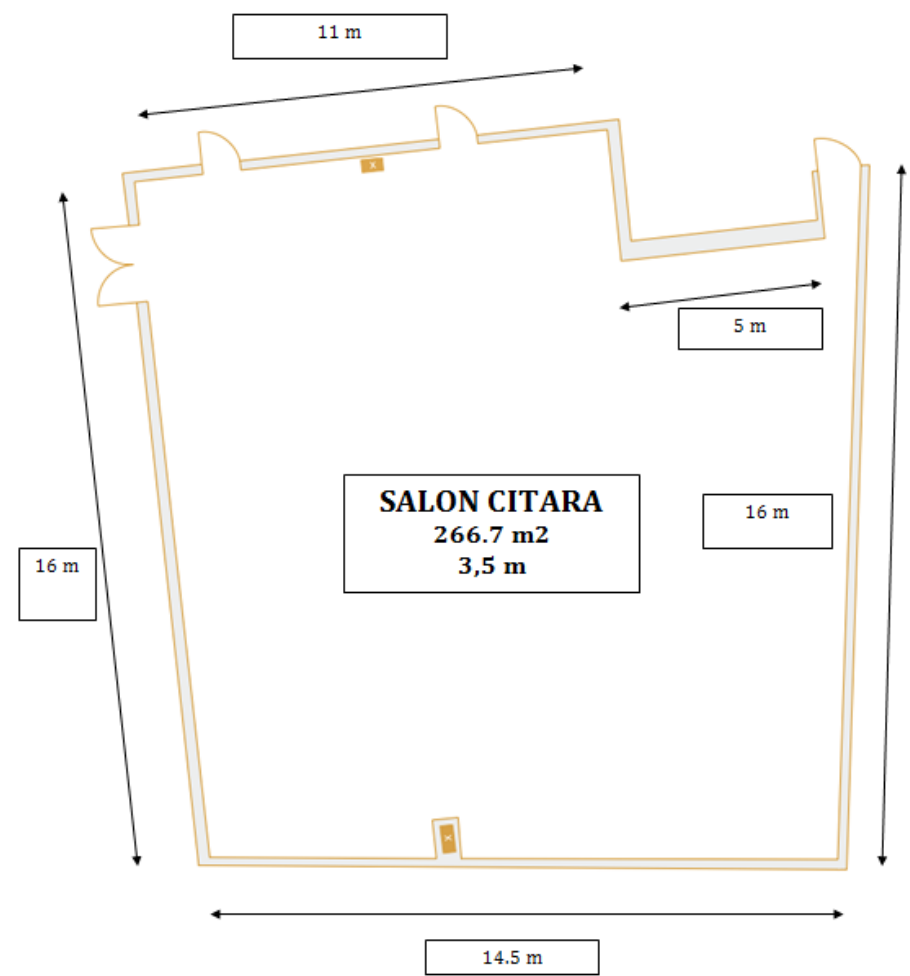

## LAUD + HALL + CITARA

472.6 m<sup>2</sup>

- Hotel Vincci Selección Posada del Patio
- Hotel Vincci Málaga
- Malaga airport
- Train Station Maria Zambrano

LOCATION (Clic on the map to see it in google)

VINCCI  
EXPERT