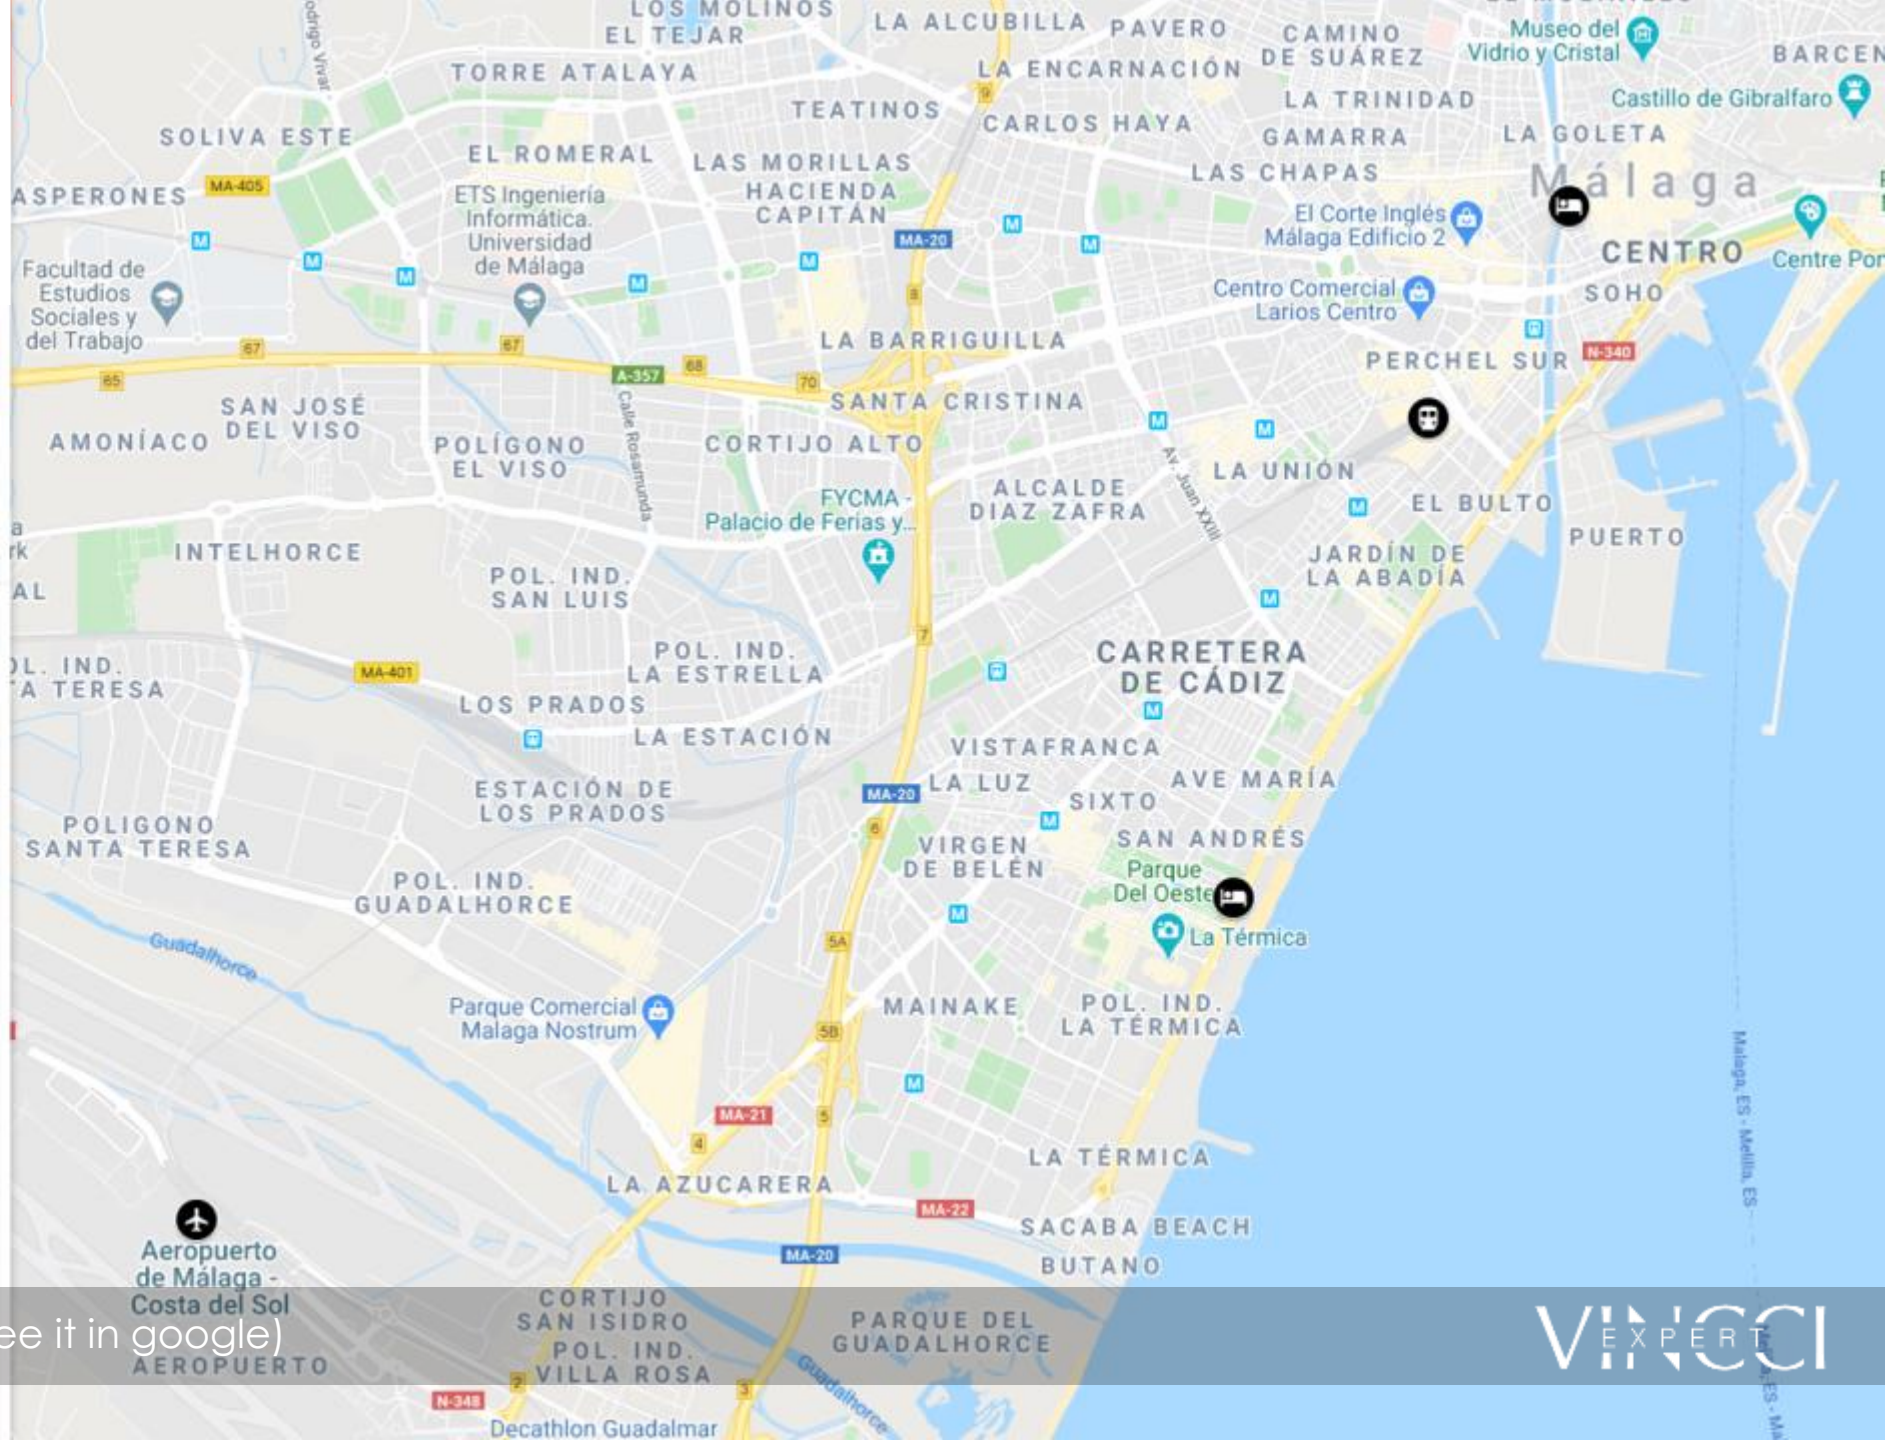

VINCCI  
EXPERT

Location

## LAUD + HALL + CITARA

472.6 m<sup>2</sup>

- Hotel Vincci Selección Posada del Patio
- Hotel Vincci Málaga
- Malaga airport
- Train Station Maria Zambrano

LOCATION (Clic on the map to see it in google)

VINCCI  
EXPERT